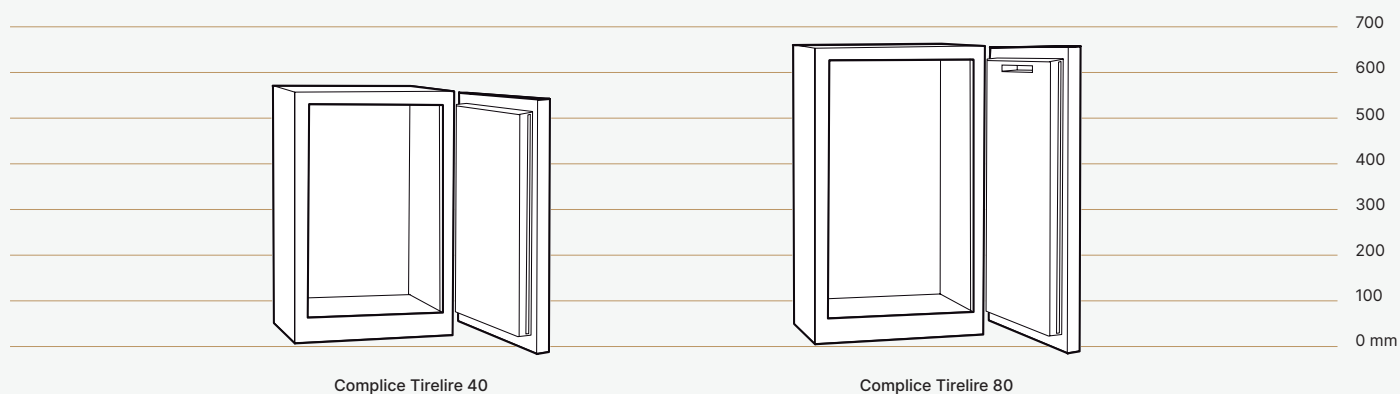

Key features

PROTECTION

- ✦ Based on Fichet's Complice range, all models are certified for burglary resistance (Grade 0)

CAPACITY

- ✦ 40 litres
- ✦ 80 litres

KEY BENEFITS

- ✦ Simple and compact design
- ✦ Easy integration into all types of environments

Complice Tirelire 40

Complice Tirelire 80

Technical specifications

Models		Complice Tirelire 40	Complice Tirelire 80
Capacity (Litres)		43	80
External Dimensions (mm) <i>Hinges projection not included</i>	Height	500	630
	Width	455	555
	Total width with door open to 180°	841	1041
	Depth (without handle & locks)	436	466
	Total depth with door open to 90°	849	989
Internal dimensions (mm)	Height	400	530
	Width	360	460
	Clearance width	311	411
	Clearance width (door open to 90°)	270	370
	Depth	300	330
Weight (kg)		89	130
Number of doors		1	
Deposit slot: LxH (mm)		220 × 25	